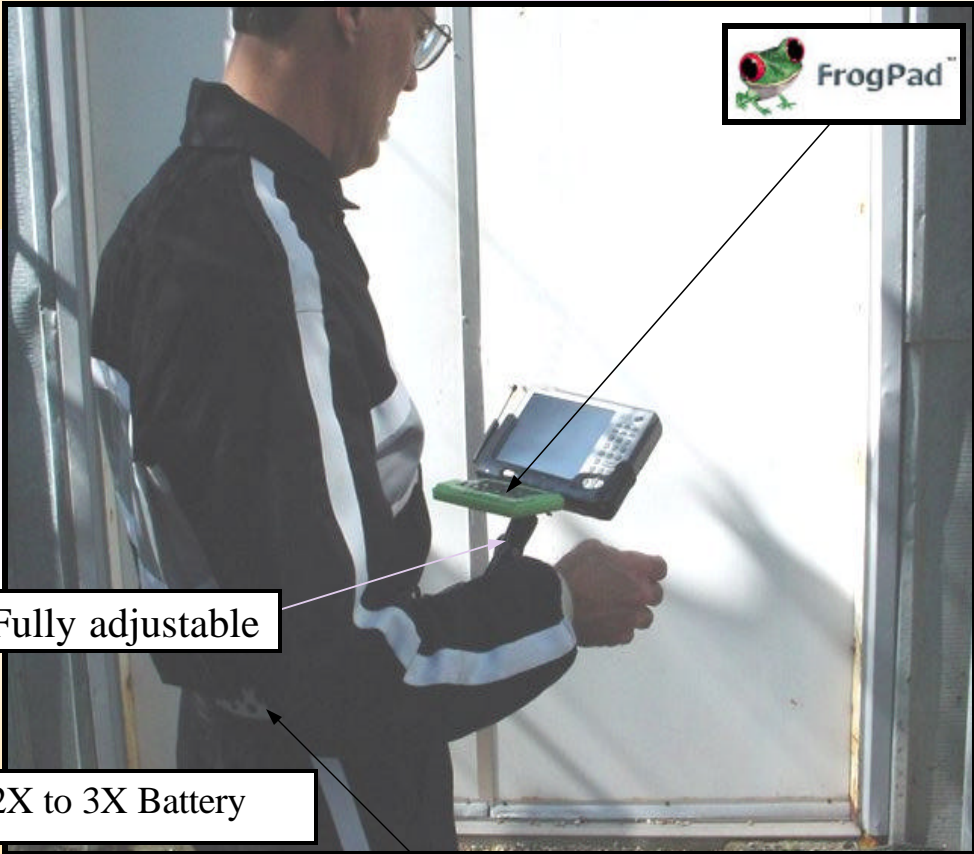

You have your choice of device and I/O, from Palm to ToughBook (Panasonic).

US and International patents #6,137,675

Fully adjustable

2X to 3X Battery

USB port

Thru belt loops

Parks under arm

Complete freedom of movement

Hands are free for task performance